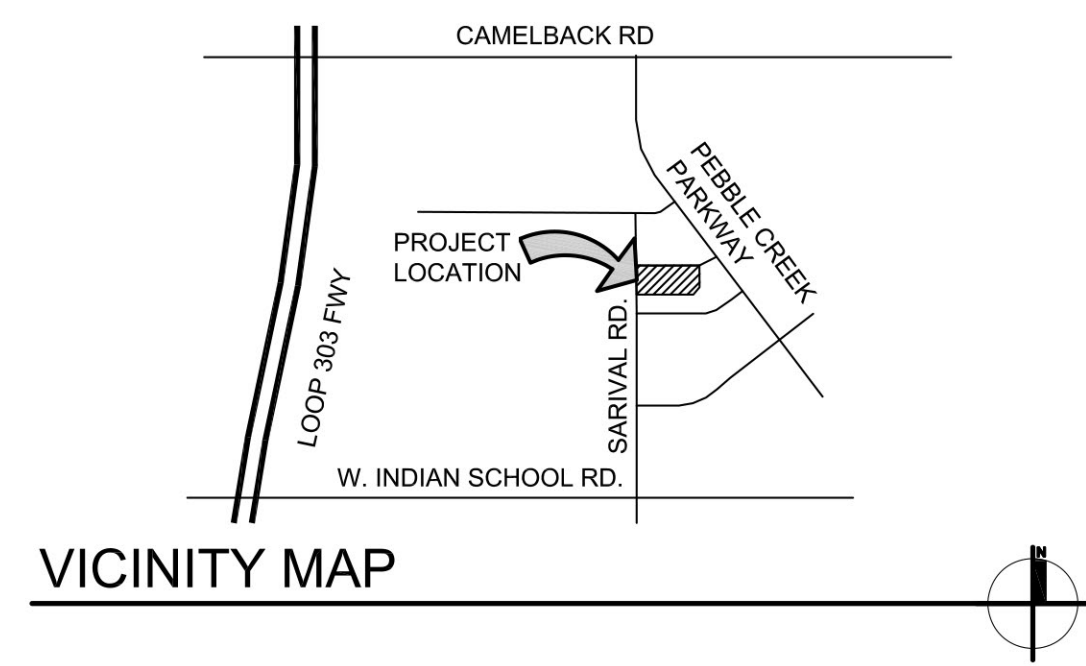

PEBBLE CREEK BUSINESS PARK AT PV 303 - BLDG A

PV|303

Goodyear, Arizona

2021-05-18
12076.800 ST-11

Butler Design Group, Inc
architects & planners